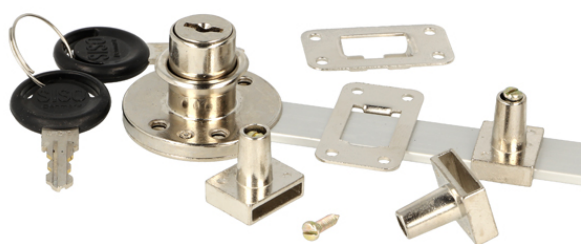

PRODUCT SHEET

Description:

Central Lock 851/600mm, $\varnothing 16,5 \times 20$ mm, NPL, CK SISO, 13mm Pegs

Item number:

14.01.318-0

Units	Box	Carton	HS Code	Barcode
Pcs.	24	120	8301300000	
				5704866033237