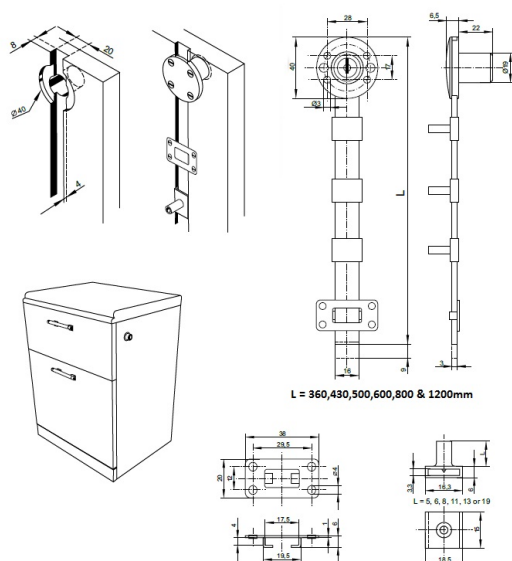

PRODUCT SHEET

Description:

Central Lock 851/600mm, $\varnothing 16,5 \times 20$ mm, NPL, CK SISO, 13mm Pegs

Item number:

14.01.318-0

Units	Box	Carton	HS Code	Barcode
Pcs.	24	120	8301300000	
				5704866033237